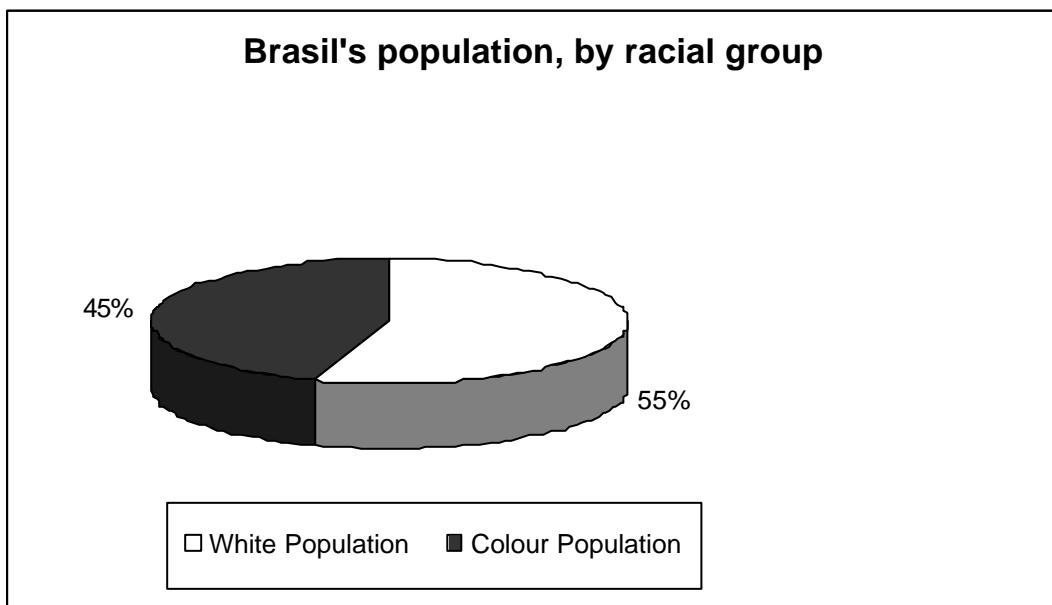

ANEX:

Graphic I:

Source: IBGE, 2000 Demographic Cense

Graphic II:

Source: Elaborated by the author with the information published in the IBGE, Demographic Cense 2000.

The graphic includes the groups White Population and Colour Population, which is compose by the categories "Black Population" and "Mixed Race Population". The rest of the groups have not been considerer in this graphic.